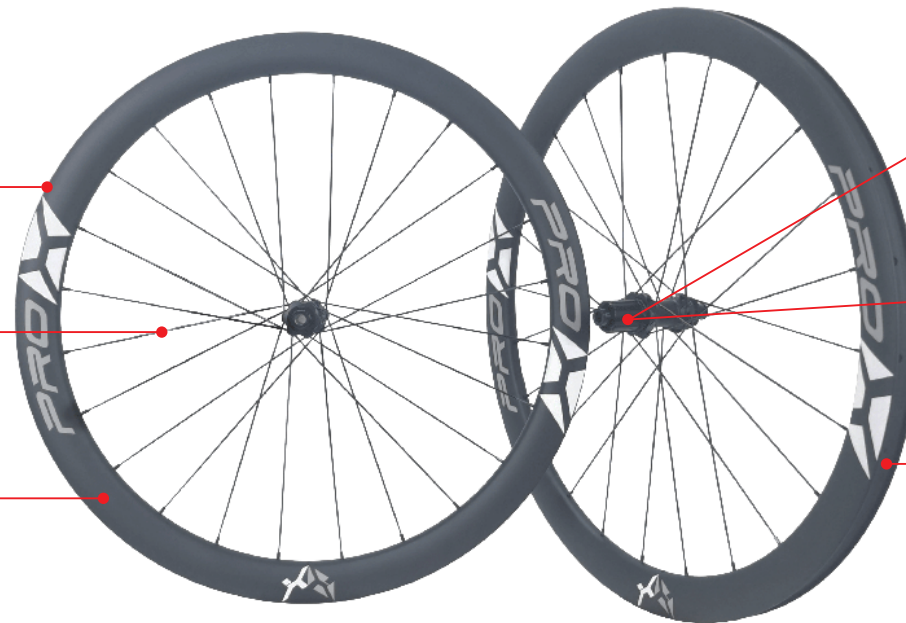

### ProX Premium DT350 Disc Brake 700C Gravel Carbon Wheels

Model	350DB-PCX28-1423	350DB-PCX33-1423	350DB-PZX33-1423	350DB-PCX44-1423	350DB-PZX44-1423
Rim Drawing					
Rim Depth	28mm	33mm	33mm	44mm	44mm
Rim Width	29mm	28mm	28mm	28mm	28mm
Tire Type	Tubeless or Clincher	Tubeless or Clincher	Tubeless or Clincher	Tubeless or Clincher	Tubeless or Clincher
Hub	DT350 Road disc	DT350 Road disc	DT350 Road disc	DT350 Road disc	DT350 Road disc
Front Size	12*100mm	12*100mm	12*100mm	12*100mm	12*100mm
Rear Size	12*142mm	12*142mm	12*142mm	12*142mm	12*142mm
Spoke	Pillar 1423	Pillar 1423	Pillar 1423	Pillar 1423	Pillar 1423
Tire Size (Recommended)	700*30C-50C	700*30C-50C	700*30C-50C	700*30C-50C	700*30C-50C
Weight (+/-3%)	1459g	1499g	1499g	1559g	1559g

Bead Hook and Hookless rims optional

Pillar 1423 spokes, Aero&strong

Precise Wheels Handbuilt

ProX C52DB Disc Hubs-Ceramic Bearings

36T Ratchet Freehub System  
Shimano 11/12s or Sram 12s XDR freehub optional

Compatible for 700\*30C-50C tire (tubeless ready)

### ProX Mid-range C52DB Ratchet System Hub Disc Brake 700C Gravel Carbon Wheels

Model	C52DB-PCX28-1423	C52DB-PCX33-1423	C52DB-PZX33-1423	C52DB-PCX44-1423	C52DB-PZX44-1423
Rim Drawing					
Rim Depth	28mm	33mm	33mm	44mm	44mm
Rim Width	29mm	28mm	28mm	28mm	28mm
Tire Type	Tubeless or Clincher	Tubeless or Clincher	Tubeless or Clincher	Tubeless or Clincher	Tubeless or Clincher
Hub	ProX C52DB Disc	ProX C52DB Disc	ProX C52DB Disc	ProX C52DB Disc	ProX C52DB Disc
Front Size	12*100mm	12*100mm	12*100mm	12*100mm	12*100mm
Rear Size	12*142mm	12*142mm	12*142mm	12*142mm	12*142mm
Spoke	Pillar 1423	Pillar 1423	Pillar 1423	Pillar 1423	Pillar 1423
Tire Size (Recommended)	700*30C-50C	700*30C-50C	700*30C-50C	700*30C-50C	700*30C-50C
Weight (+/-3%)	1440g	1480g	1480g	1540g	1540g